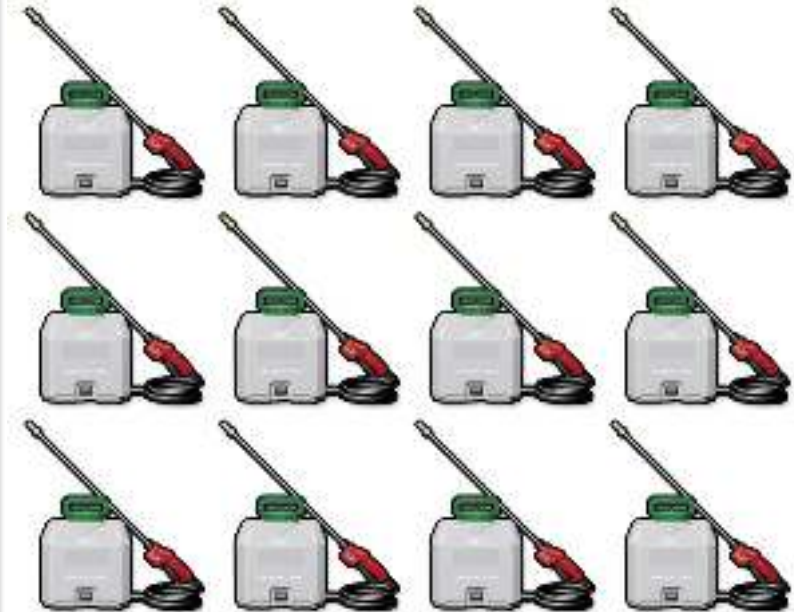

SWITCH TANK™

INTERCHANGEABLE SPRAYER
AND WATER SUPPLY SYSTEM

Wide Mouth Opening w/ Strainer

- Easier pouring
- Strainer catches debris to prevent clogs

Wand Storage in Cap

- Storage for stand alone Tank Assembly