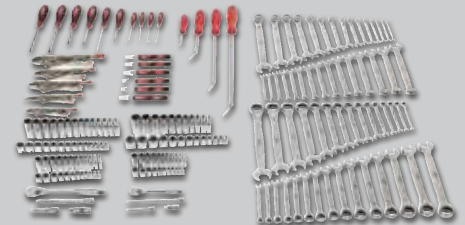

32PC 3/8" Drive Ratchet & Socket Set - Metric
48-22-9508

\$79⁹⁹

\$20 SAVINGS

32PC 3/8" Drive Ratchet & Socket Set - SAE
48-22-9408

\$149⁹⁹

\$30 SAVINGS

56PC 3/8" Drive Ratchet & Socket Set - SAE & Metric
48-22-9008

\$799⁹⁹

\$200 SAVINGS

191PC Mechanics Tool Set
48-22-9489

NEW LOWER PRICES ON GLOVES

WINTER PERFORMANCE GLOVES

\$19⁹⁹

\$10 SAVINGS

| ITEM # | SIZE |
|------------|------|
| 48-73-0030 | S |
| 48-73-0031 | M |
| 48-73-0032 | L |
| 48-73-0033 | XL |
| 48-73-0034 | XXL |